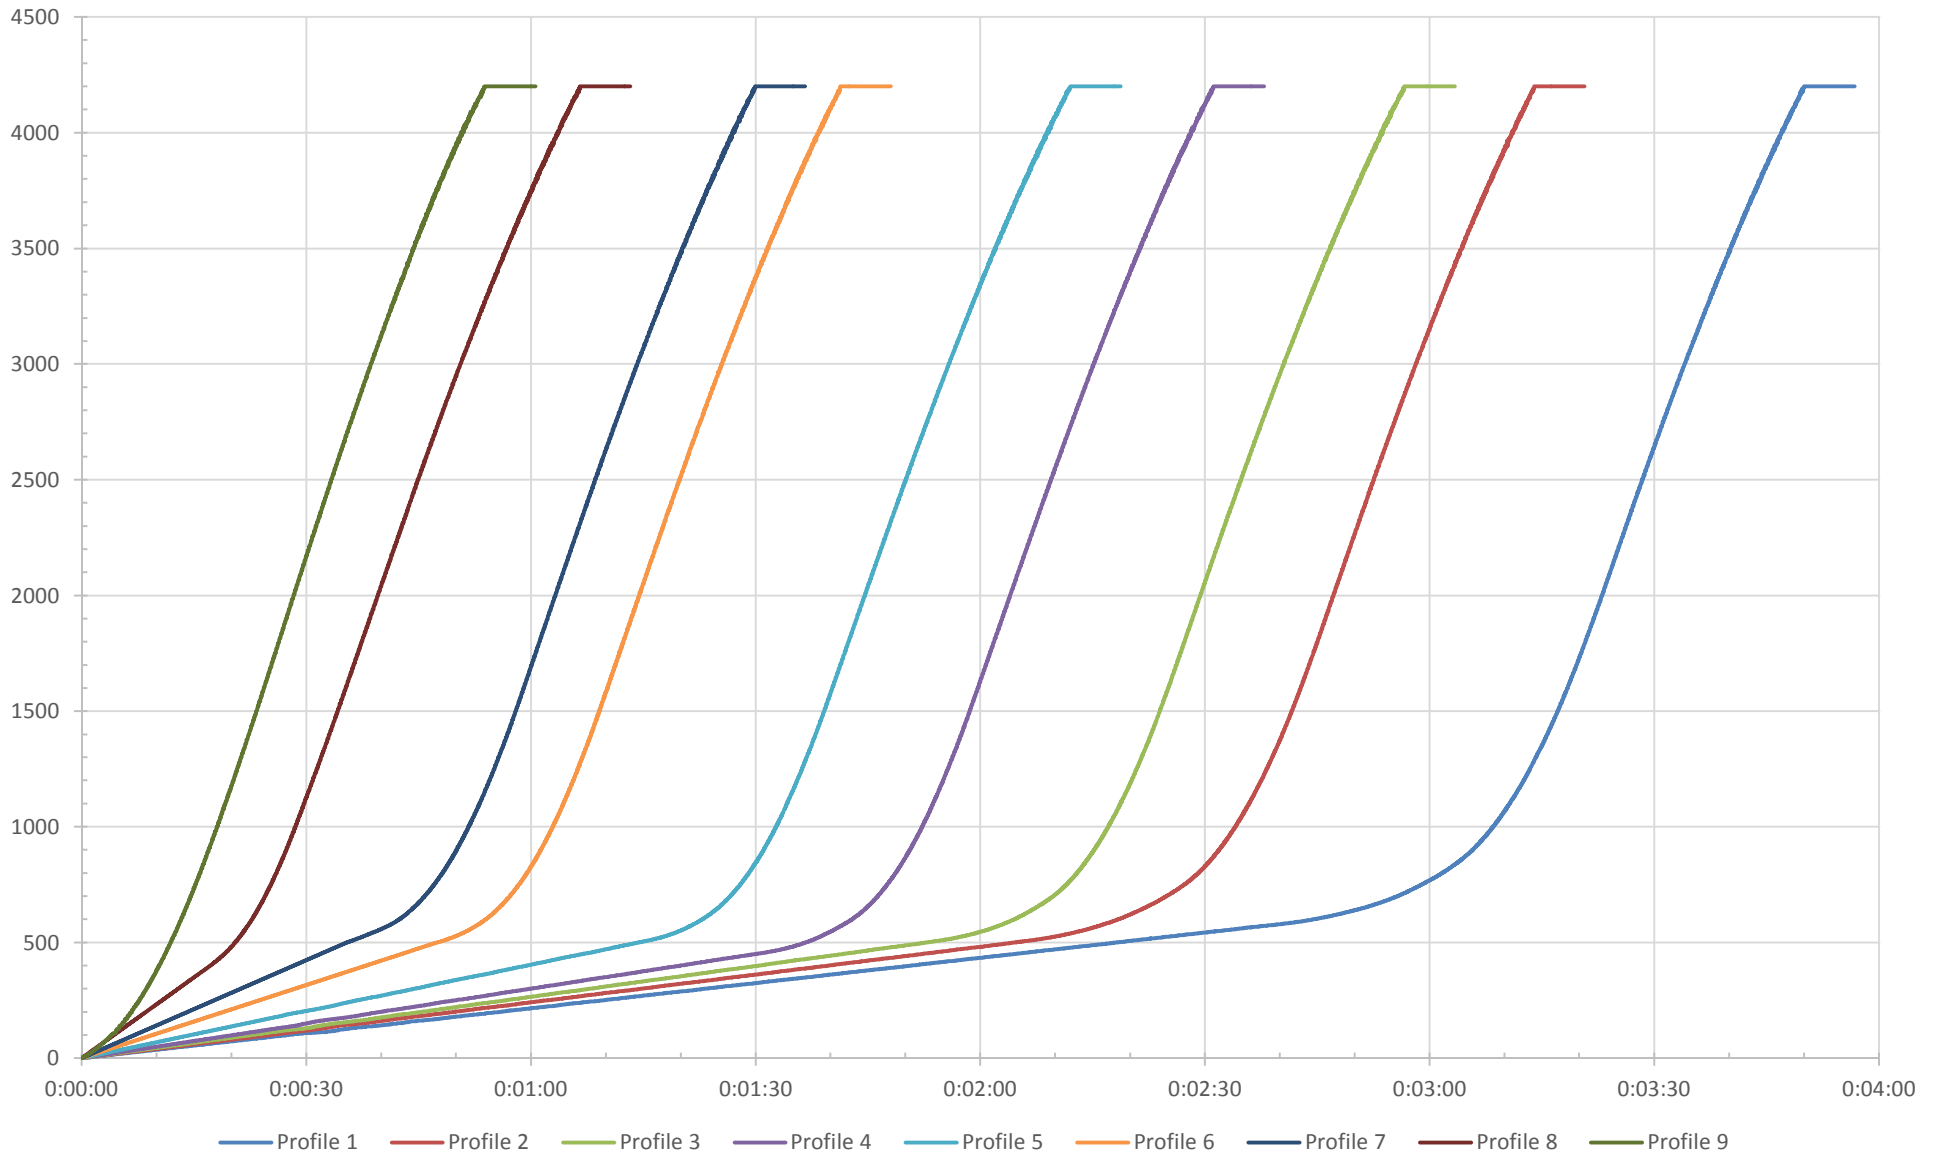

Acceleration profiles TX-1000

Deceleration profiles TX-1000