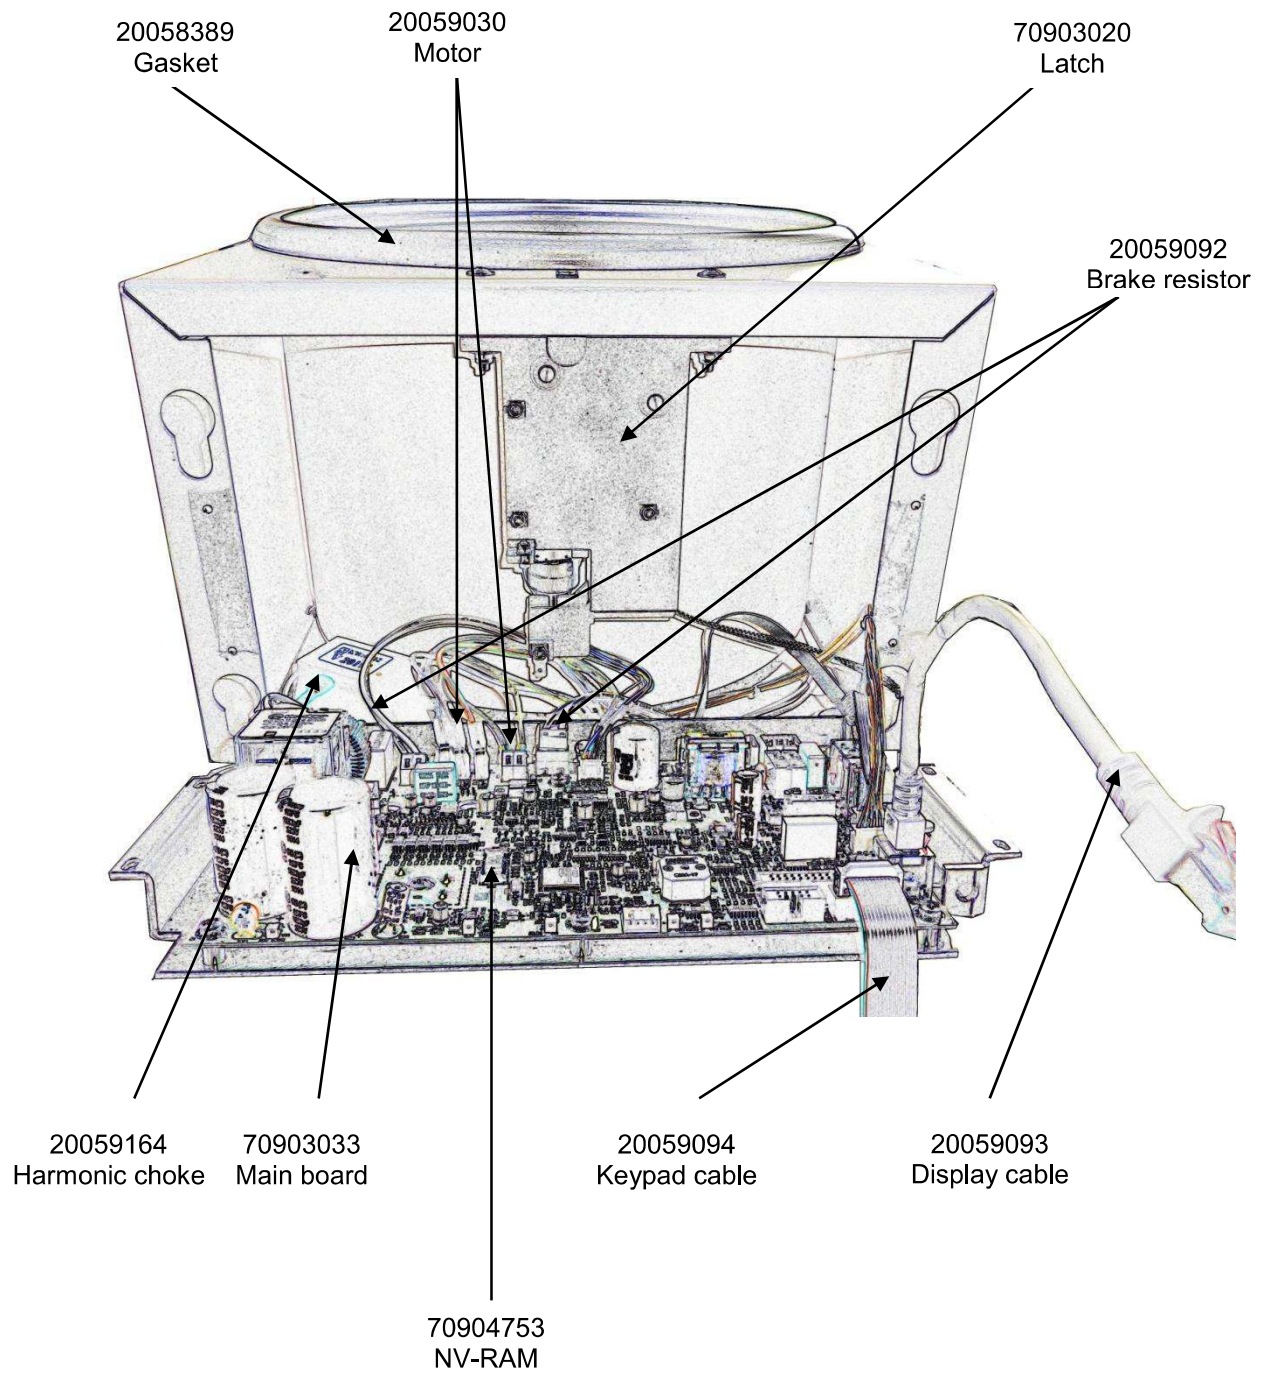

Spare Parts Manual

Cardinal 8HC

PN: 12007215-01

SPARE PARTS

Front Panel	7-2
Front View	7-3
Back View	7-4
Top View	7-5
Drive	7-6

Spare part numbers and spare parts are subject to change in case of technical upgrades or supplier change. New specifications and part numbers are announced through technical service bulletins.

Front panel

Front view

Back view

Top view

Drive