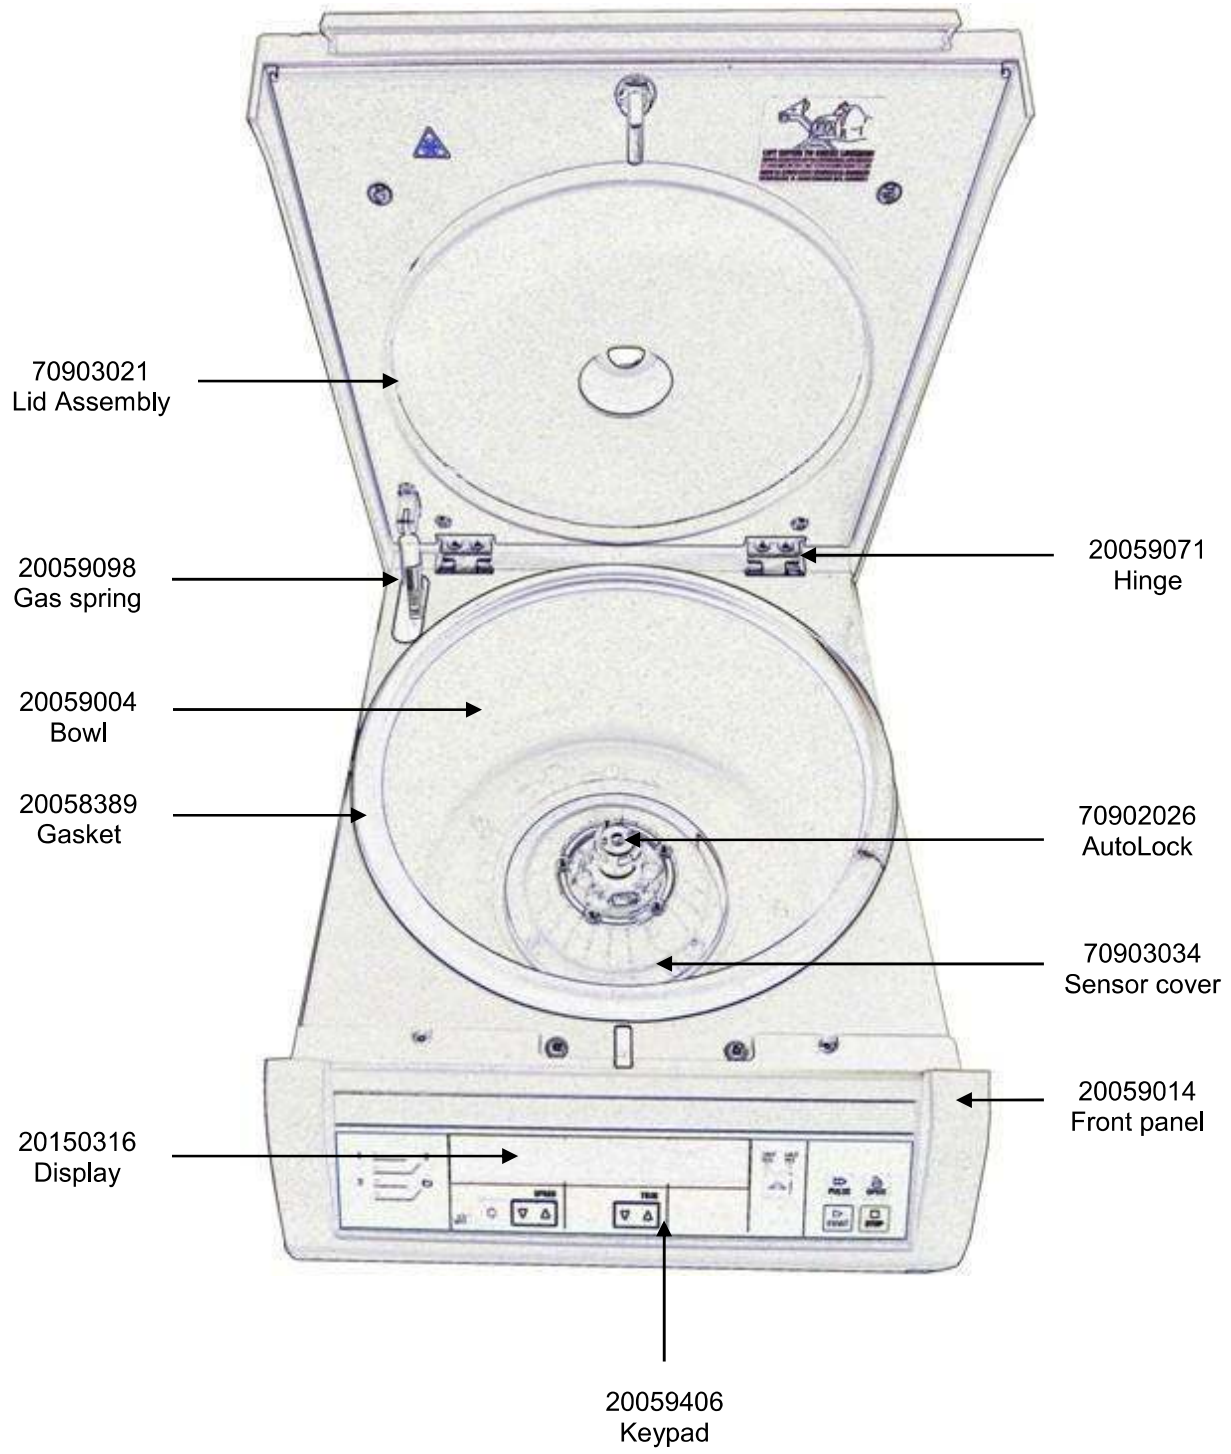

Spare Parts Manual

Cardinal 8HC

PN: 12007215-01

SPARE PARTS

Front Panel	7-2
Front View	7-3
Back View	7-4
Top View	7-5
Drive	7-6

Spare part numbers and spare parts are subject to change in case of technical upgrades or supplier change. New specifications and part numbers are announced through technical service bulletins.

Front panel

Front view

Back view

Top view

Drive