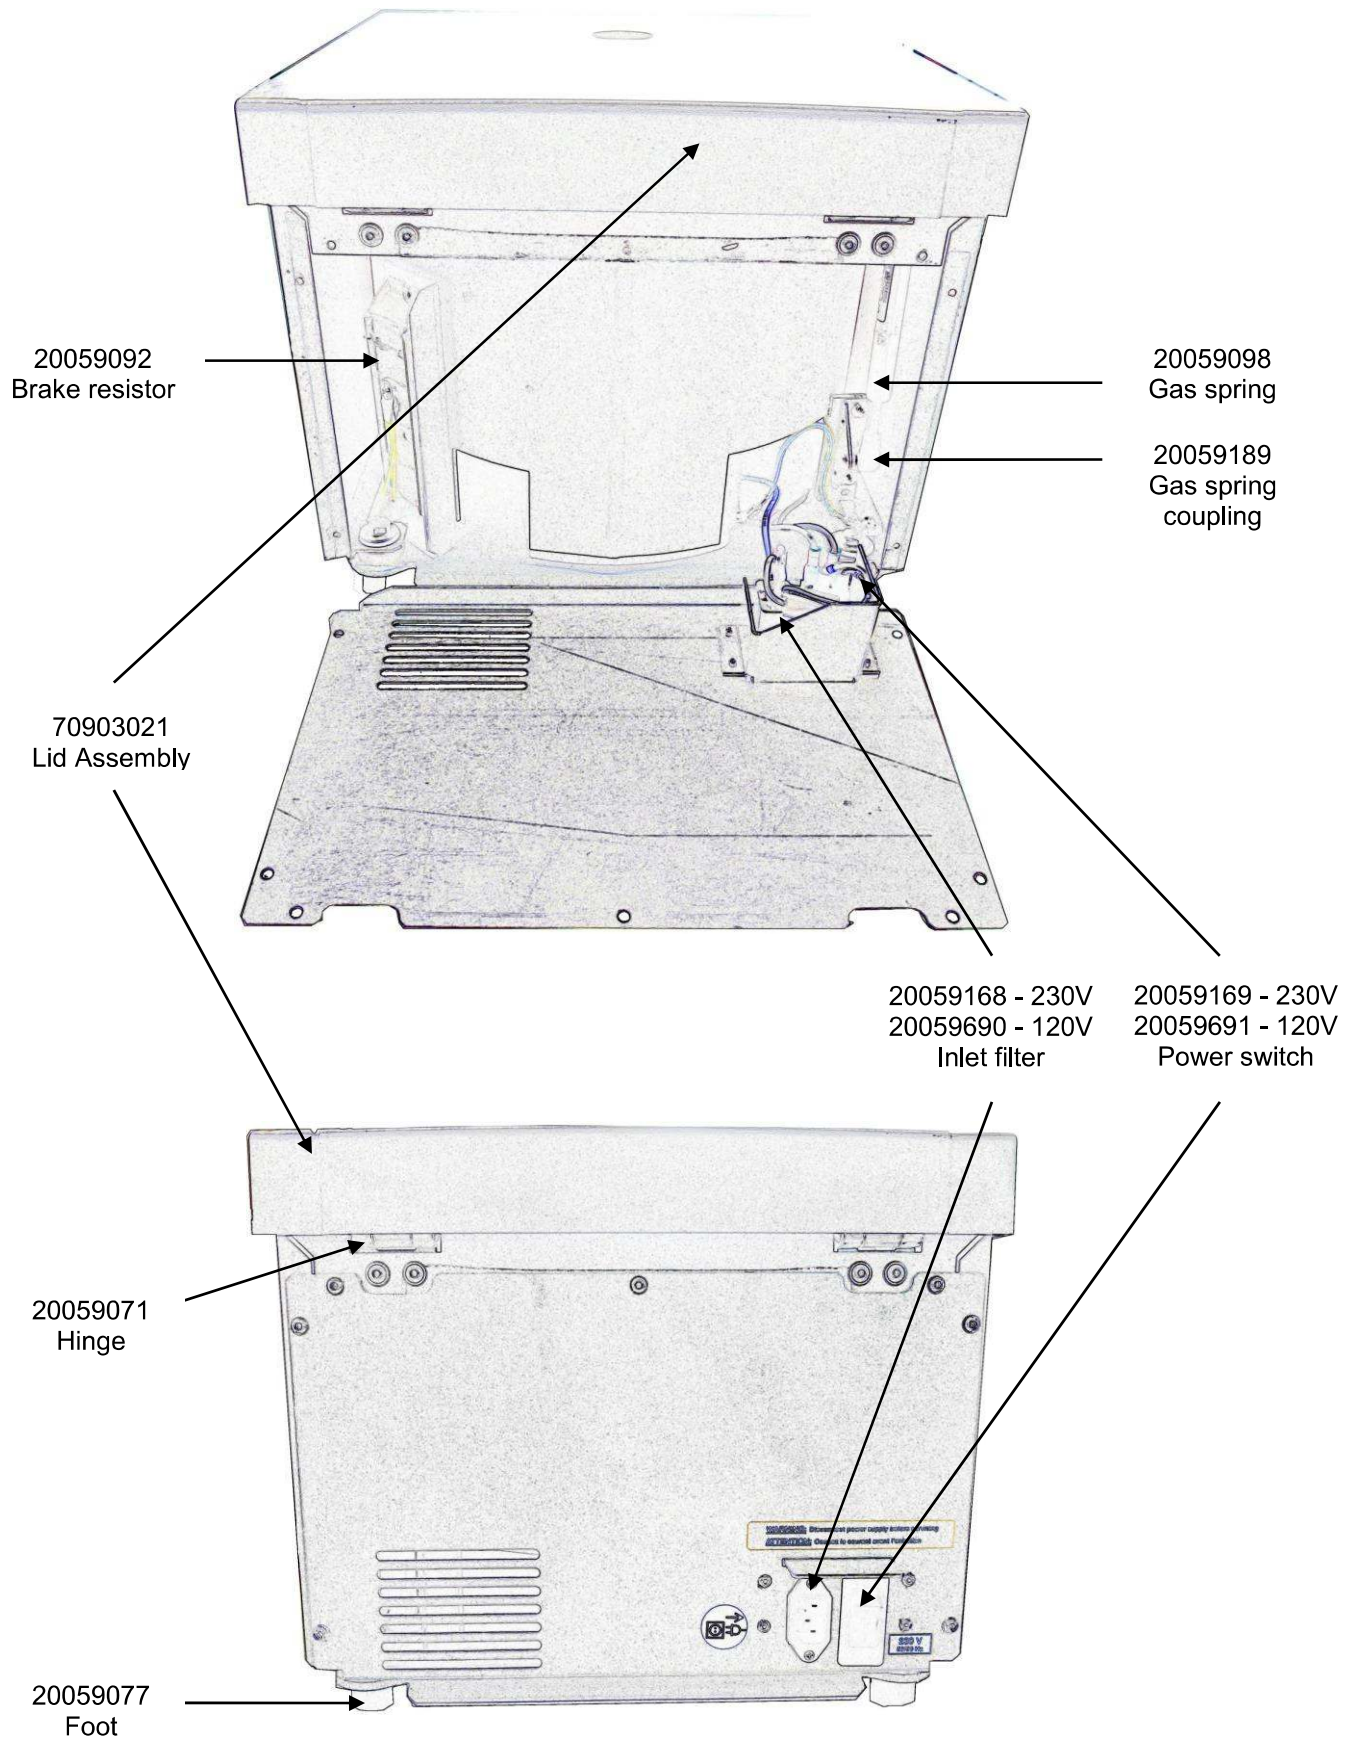

Spare Parts Manual

Cardinal 8HC

PN: 12007215-01

SPARE PARTS

Front Panel	7-2
Front View	7-3
Back View	7-4
Top View	7-5
Drive	7-6

Spare part numbers and spare parts are subject to change in case of technical upgrades or supplier change. New specifications and part numbers are announced through technical service bulletins.

Front panel

Front view

Back view

Top view

Drive