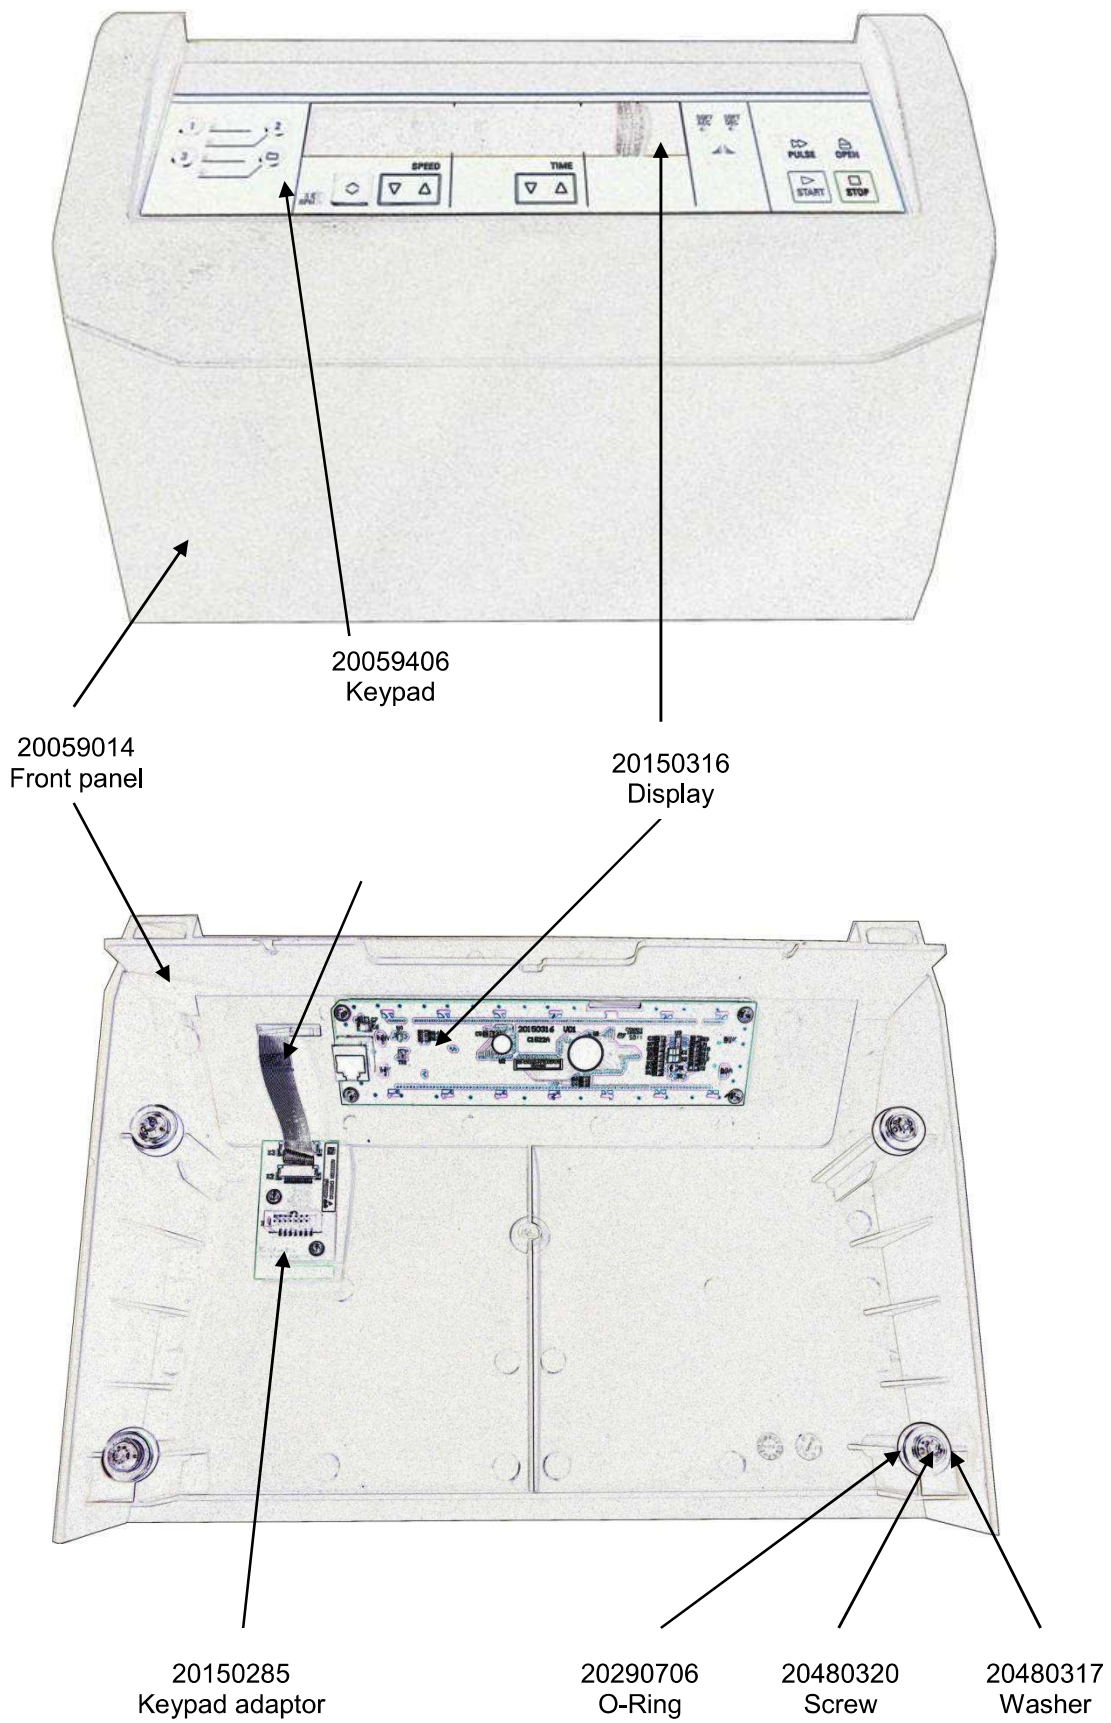

Spare Parts Manual

Cardinal 8HC

PN: 12007215-01

SPARE PARTS

Front Panel	7-2
Front View	7-3
Back View	7-4
Top View	7-5
Drive	7-6

Spare part numbers and spare parts are subject to change in case of technical upgrades or supplier change. New specifications and part numbers are announced through technical service bulletins.

Front panel

Front view

Back view

Top view

Drive