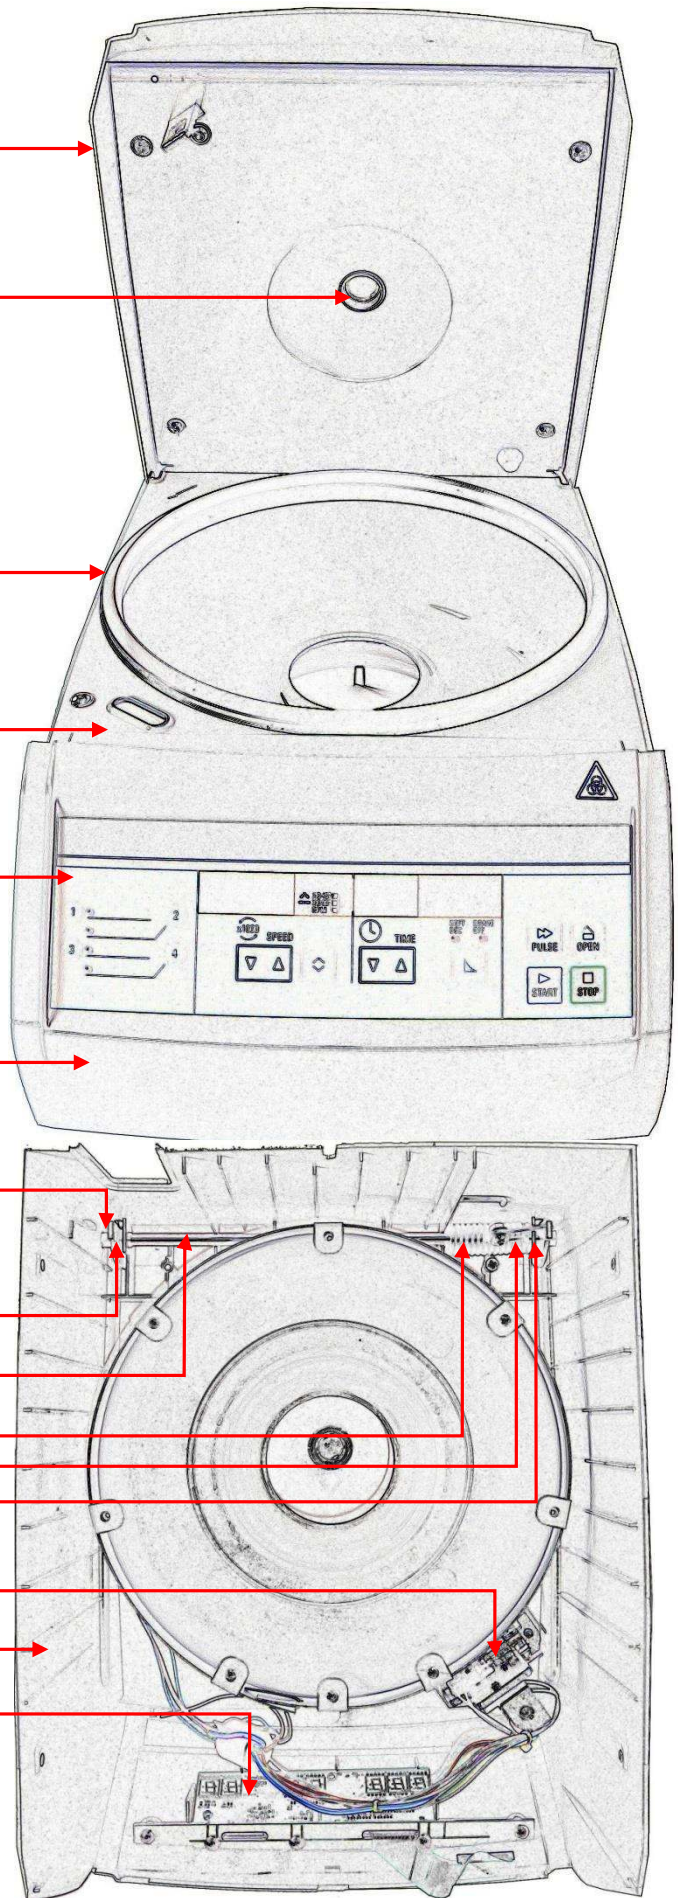

# **Spare Parts** Manual

**Cardinal 8V**

**PN: 12008809-01**

## SPARE PARTS

<b>Cabinet Assembly</b>	<b>7-2</b>
<hr/>	
<b>Main Assembly</b>	<b>7-3</b>

**Spare part numbers and spare parts are subject to change in case of technical upgrades or supplier change. New specifications and part numbers are announced through technical service bulletins.**

50150654 Collar (1pc)

50147732 Axis

50148240 Spring

50148656 Bushing

50150654 Collar (1pc)

20901162 Lid Lock Assy'

50146001 Housing

20150336 Display PCB

50104102 Display Ribbon Cable